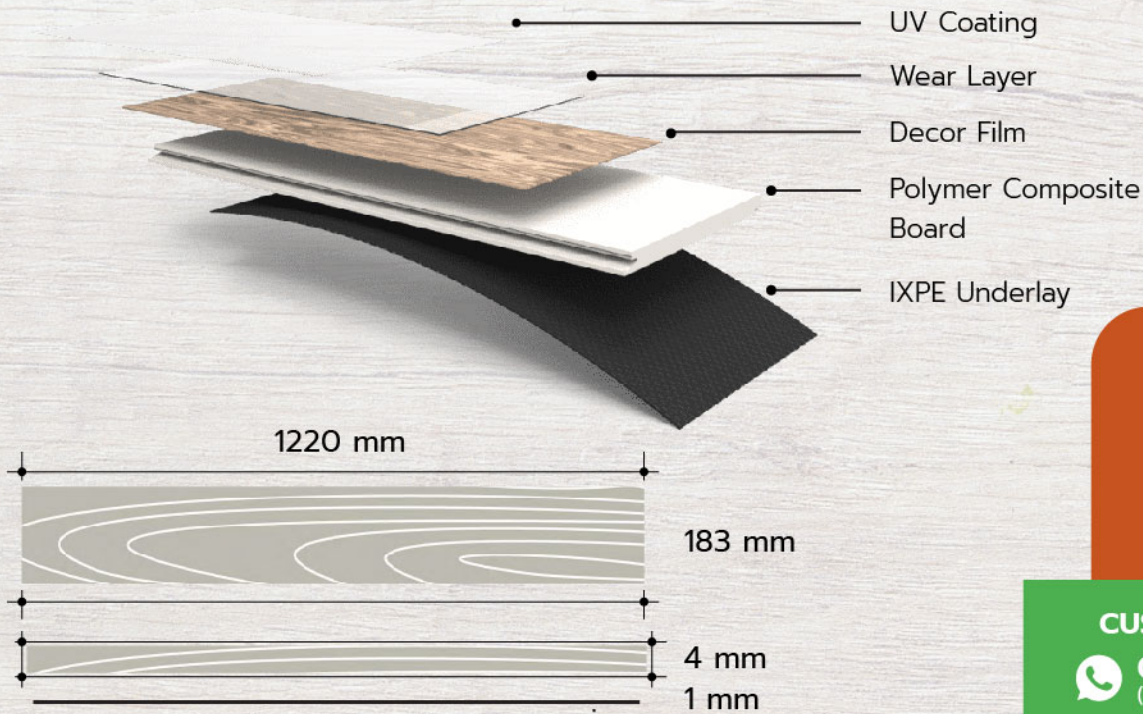

Flooring Structure